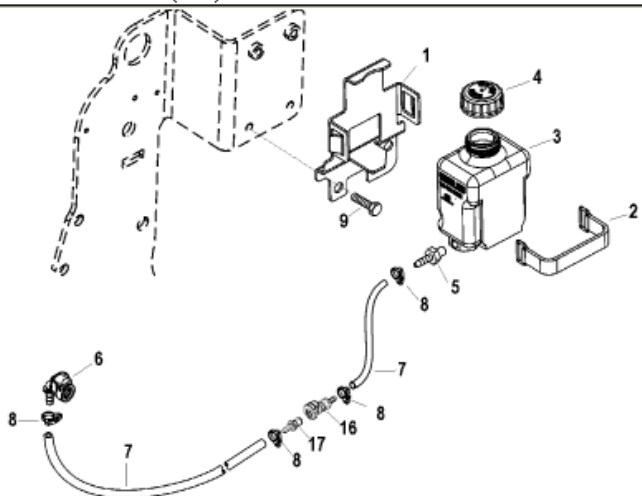

Parts List						
Ref	Class	Part	Description	Qty	Comment	Footnote
1		860065A	BRACKET KIT, Lube Monitor Rese	1	(Closed Cooling)	
2		808023T	STRAP, Reservoir Retainer	1		
3		806193A36	RESERVOIR, Lube Monitor	1	(Closed Cooling)	
4	36	806727	CAP, Lube Reservoir	1		
5	22	808624	CONNECTOR, Lube Reservoir	1		
6	22	861163	QUICK CONNECTOR, (90 Degree)	1		
7	32	19409 71	HOSE, (54.00 Inches Bulk)	1		
8	54	41582 5	CLAMP, Nylon, Hose	AR		
9	10	98261	SCREW, (.375-16 x .750)	2		
10		865175T	BRACKET, Lube Monitor Reservoir	1	(Standard Cooling)	
11		806193A37	RESERVOIR, Lube Monitor	1	(Standard Cooling)	
12	36	806727	CAP, Lube Reservoir	1		
13	22	85439001	CONNECTOR, Male, Lube Reservoir	1		
14	10	828552	SCREW, (.375-16 x .500)	1		
15	11	826709 8	NUT, (.250-20)	1		
16	22	865190	CONNECTOR, Female	1		
17	22	865191	FITTING, Male	1		