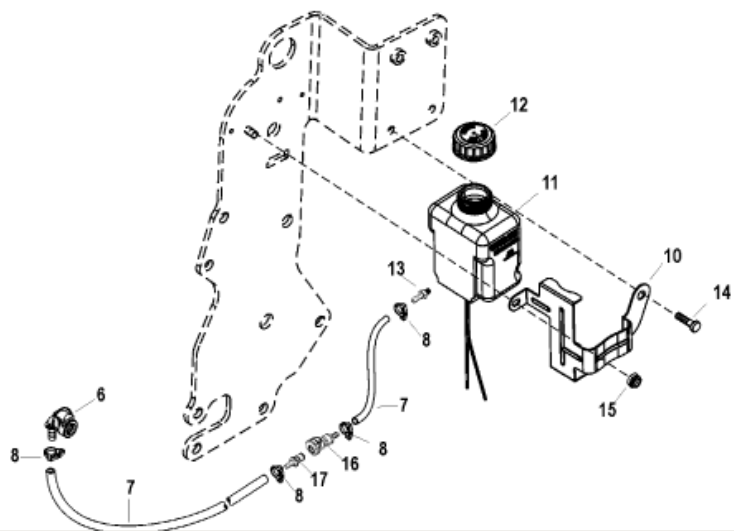

Parts List						
Ref	Class	Part	Description	Qty	Comment	Footnote
1		860065A	BRACKET KIT, Lube Monitor Rese	1	(Closed Cooling)	
2		808023T	STRAP, Reservoir Retainer	1		
3		806193A36	RESERVOIR, Lube Monitor	1	(Closed Cooling)	
4	36	806727	CAP, Lube Reservoir	1		
5	22	808624	CONNECTOR, Lube Reservoir	1		
6	22	861163	QUICK CONNECTOR, (90 Degree)	1		
7	32	19409 71	HOSE, (54.00 Inches Bulk)	1		
8	54	41582 5	CLAMP, Nylon, Hose	AR		
9	10	98261	SCREW, (.375-16 x .750)	2		
10		865175T	BRACKET, Lube Monitor Reservoir	1	(Standard Cooling)	
11		806193A37	RESERVOIR, Lube Monitor	1	(Standard Cooling)	
12	36	806727	CAP, Lube Reservoir	1		
13	22	85439001	CONNECTOR, Male, Lube Reservoir	1		
14	10	828552	SCREW, (.375-16 x .500)	1		
15	11	826709 8	NUT, (.250-20)	1		
16	22	865190	CONNECTOR, Female	1		
17	22	865191	FITTING, Male	1		